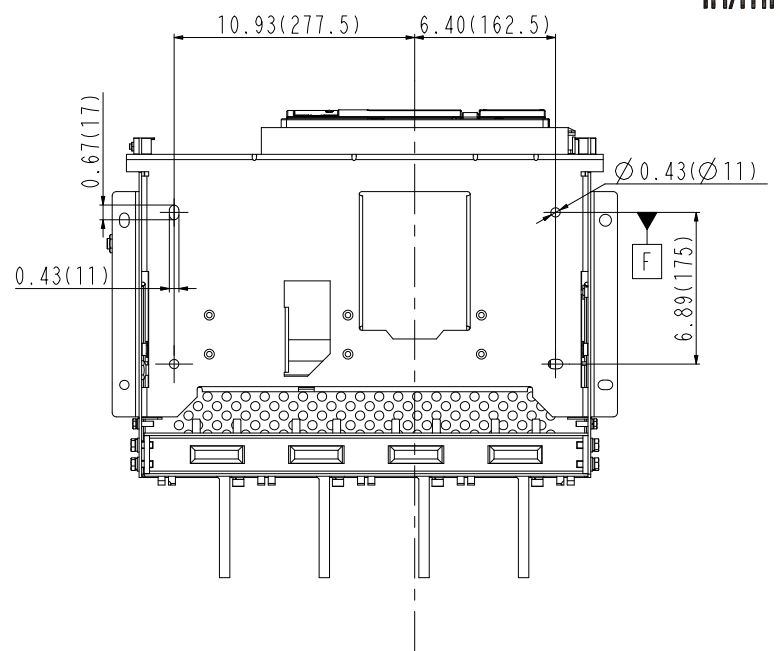

## 800A/1600A-4P

Vertical installation

in/mm