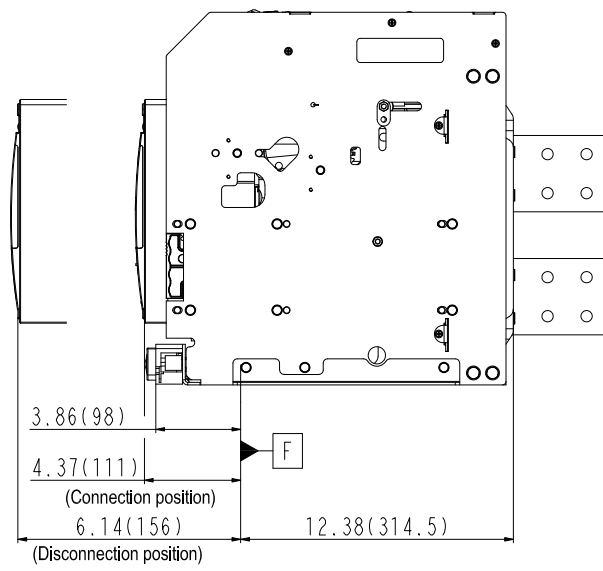

## 800A/1600A-4P

Vertical installation

in/mm