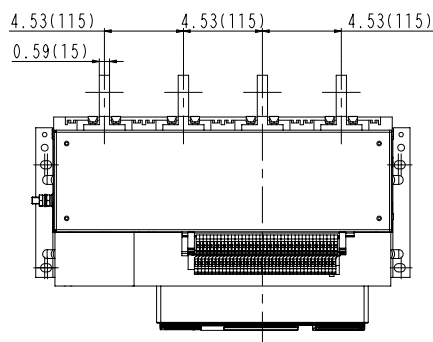

Fixed type

800A/1600A-4P

Vertical installation

in/mm

Max overlap 2.36(60)