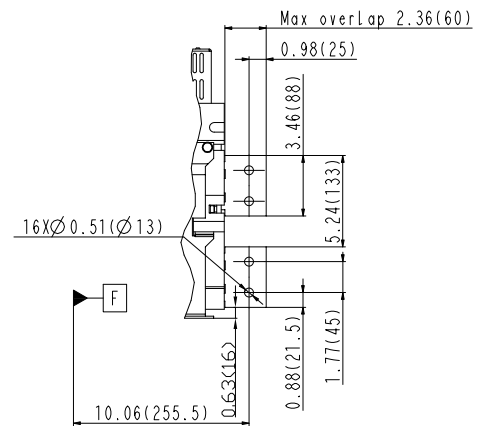

Fixed type

800A/1600A-4P

Vertical installation

in/mm

Max overlap 2.36(60)