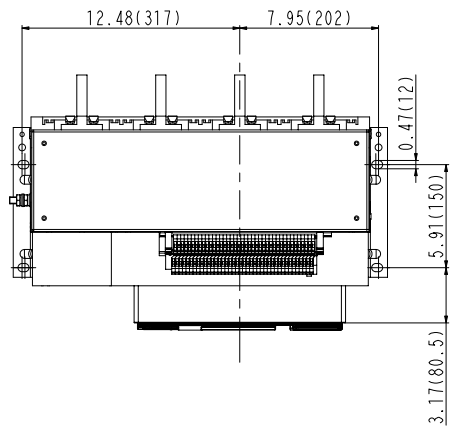

Fixed type

800A/1600A-4P

Vertical installation

in/mm

Max overlap 2.36(60)