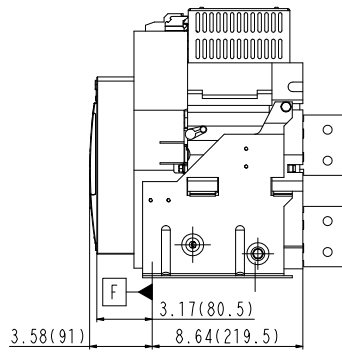

Fixed type

800A/1600A-4P

Vertical installation

in/mm

Max overlap 2.36(60)