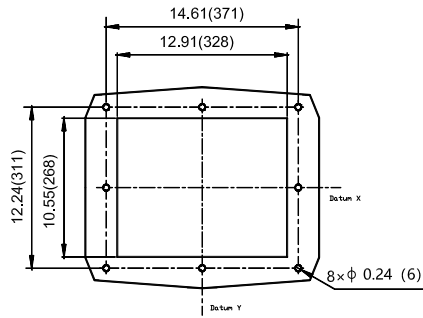

Fixed type

800A/1600A-4P

Vertical installation

in/mm

Max overlap 2.36(60)