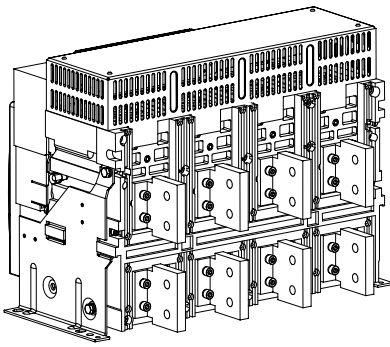

Fixed type

800A/1600A-4P

Vertical installation

in/mm

Max overlap 2.36(60)