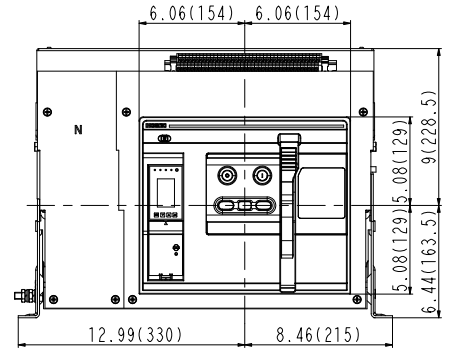

Fixed type

800A/1600A-4P

Vertical installation

in/mm

Max overlap 2.36(60)