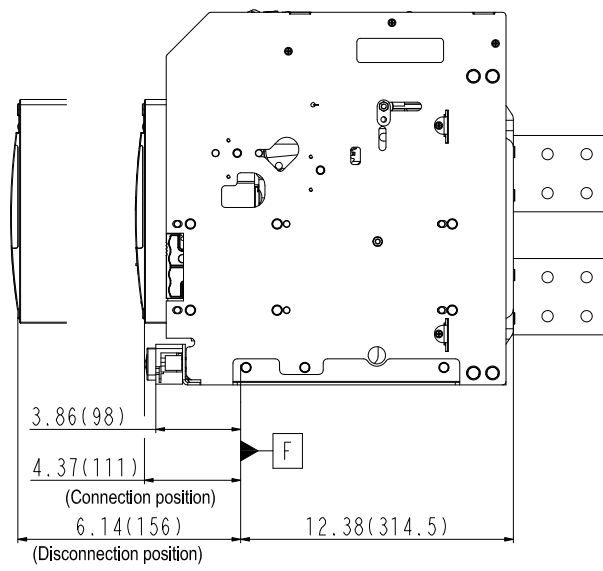

Withdrawable type

800A/1600A-4P

Vertical installation

in/mm