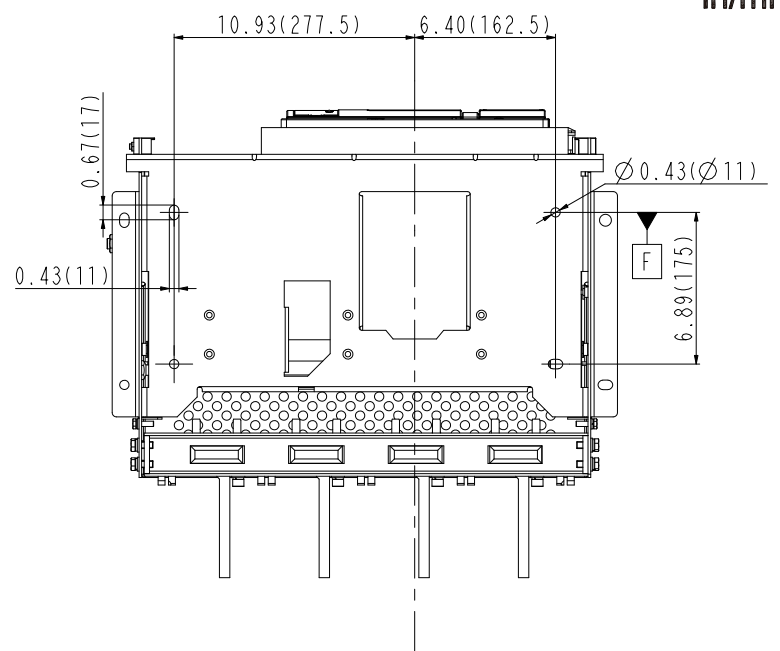

Withdrawable type

800A/1600A-4P

Vertical installation

in/mm