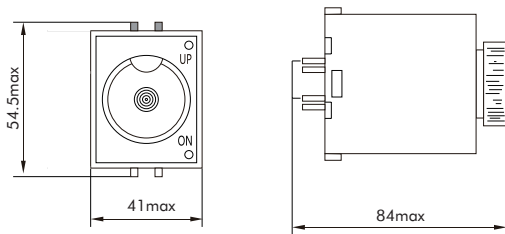

5. Overall and mounting dimensions (mm)

JSZ3A-C-,FK,Y overall and mounting dimension