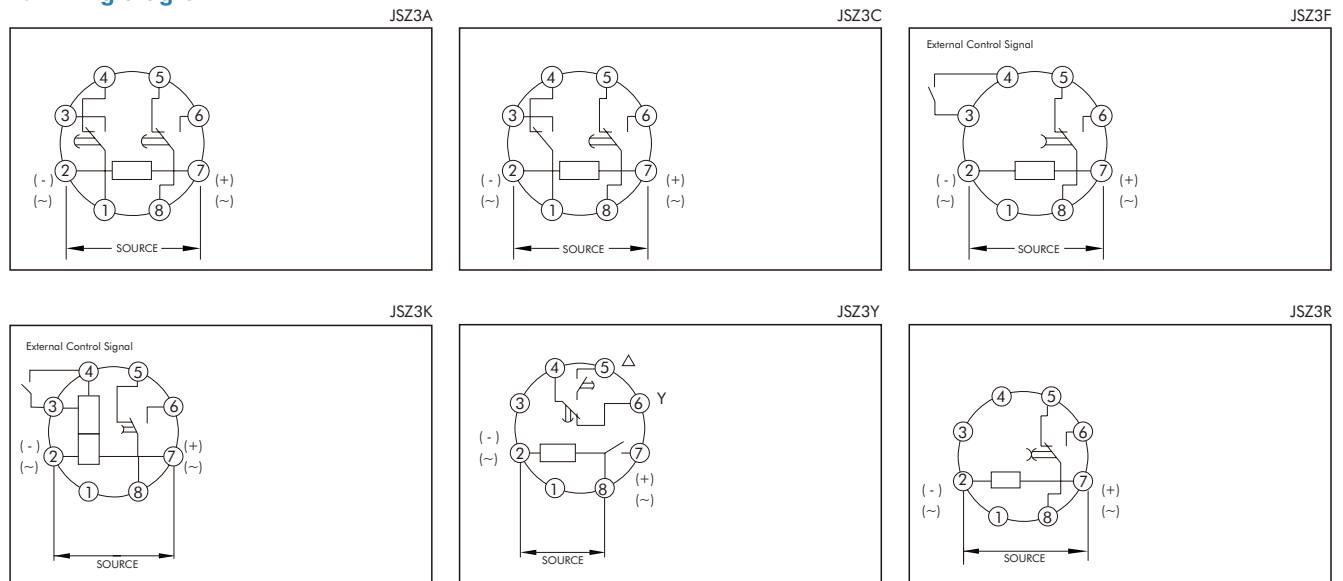

3. Technical data

Type	JSZ3A	JSZ3C	JSZ3F	JSZ3F-2Z	JSZ3K	JSZ3Y	JSZ3R
Operating mode	power on delay	power on delay	power off delay	power off delay	Disconnection delay	Star/delta start delay	Shutling(cycling) delay
Delay range	A:(0.05-0.5)s/5s/30s/3min						
	B:(0.1-1)s/10s/60s/6min						
	C:(0.5-5)s/50s/5min/30min						
	D:(1-10)s/100s/10min/60min						
	E:(5-60)s/10min/60min/6h						
	F:(0.25-2) min/20min/2h/12h						
	G:(0.5-4) min/40min/4h/24h						
Set mode	Potentiometer						
Operating voltage	AC50Hz/60Hz,AC36V,AC110V, AC127V AC220V, AC240V, AC380V DC24V	AC50Hz/60Hz,AC36V, AC110V, AC127V, AC220V AC240V, AC380V DC24V	AC50Hz/60Hz AC110V AC220V AC230V AC380V AC36V DC24V	50Hz/60HzAC220V AC36V,AC110V, AC380V,DC24V	50Hz/60Hz AC220V AC36V,AC110V, AC380V,DC24V		
Delay precision	≤10%		≤10%		≤10%		≤10%
Contact number	Delay 2 switching	delay 1 switching , instantaneous 1 switching	Delay 1 switching	Delay 2 switching	Delay 1 switching	Delay Delta 1 switching	Delay 1 switching
Contact capacity	Ue/Ie: AC-15 240V/0.75A,415V/0.47A; DC-13 220V/0.27A; Ith:5A						
Electrical Endurance	1×10⁵						
Mechanical Endurance	1×10⁶						
Ambient temperature	-5°C ~ +40°C						
Installation mode	Equipment type, Panel type, DIN-rail type						
Matched pedestal	Panel type: FM8858, CZS08S, Equipment type, CZS08X-E						

4. Wiring diagram