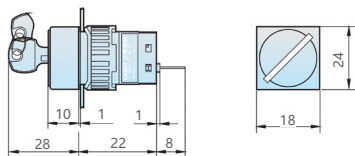

★ Mushroom Pushbutton-(Non illuminated)-(Latching)

NP6- □□ ZS/4	Model	Color	
	NP6-11ZS/4	●	1
	NP6-22ZS/4	●	2

★ Indicator

NP6-XD/ □□	Model	Color	Voltage
	NP6-XD/1J	○	AC/DC 6V AC/DC 12V AC/DC 24V
	NP6-XD/3J	●	
	NP6-XD/4J	●	
	NP6-XD/5J	●	
	NP6-XD/6J	●	
	NP6-XD/1F	○	AC/DC 6V AC/DC 12V AC/DC 24V
	NP6-XD/3F	●	
	NP6-XD/4F	●	
	NP6-XD/5F	●	
	NP6-XD/6F	●	
	NP6-XD/1Y	○	AC/DC 6V AC/DC 12V AC/DC 24V
	NP6-XD/3Y	●	
	NP6-XD/4Y	●	
	NP6-XD/5Y	●	
	NP6-XD/6Y	●	

★ Key Switches(Non illuminated)

NP6- □□ Y/ □ F	Model	Selector Switches	
	NP6-11Y/2F		1
	NP6-22Y/2F		2
	NP6-22Y/3F		2

Dimensions(mm)