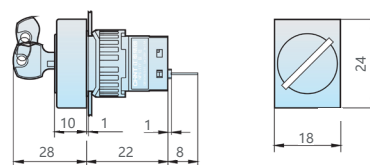

★ Key Switches(Non illuminated)

NP6- □□ Y/ □ F	Model	Selector Switches	
	NP6-11Y/2F		1
	NP6-22Y/2F		2
	NP6-22Y/3F		2

Dimensions(mm)

Dimensions(mm)

★ Key Switches(Non illuminated)

NP6- □□ Y/ □ Y	Model	Selector Switches	
	NP6-11Y/2Y		1
	NP6-22Y/2Y		2
	NP6-22Y/3Y		2

Dimensions(mm)

★ Key Switches(Non illuminated)

NP6- □□ Y/ □ J	Model	Selector Switches	
	NP6-11Y/2J		1
	NP6-22Y/2J		2
	NP6-22Y/3J		2

Dimensions(mm)

NP6	-	11	/	DS	2	F	24V
Product Series		Contact		Function	Additional Function	Shape of Head	Control Voltage
		11: 1NO+1NC 22: 2NO+2NC		B: flush button BS: latching flush button D: illuminated flush button DS: illuminated latching flush button J: mushroom button ZS: latching mushroom button X: selector Y: key selector XD: indicator light	for selector: 2: 2-position, latching 3: 3-position, latching	J: rectangle F: square Y: round	12V: AC/DC 12V 24V: AC/DC 24V 36V: AC/DC 36V 48V: AC/DC 48V 110V: AC/DC 110V 230V: AC/DC 230V