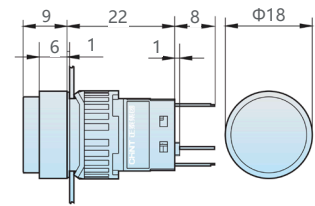

Dimensions(mm)

NP6- □□ B □ / □ J

NP6- □□ B □ / □ F

NP6- □□ B □ / □ Y

★ Momentary Flush Pushbutton-(Illuminated) (AC 6V,12V,24V)

NP6- □□ D/ □ J	Model	Color	⎓
 Rectangle 5PINS	NP6-11D/1J	○	1
	NP6-11D/3J	●	1
	NP6-11D/4J	●	1
	NP6-11D/5J	●	1
	NP6-11D/6J	●	1
	NP6-22D/1J	○	2
	NP6-22D/3J	●	2
	NP6-22D/4J	●	2
	NP6-22D/5J	●	2
	NP6-22D/6J	●	2