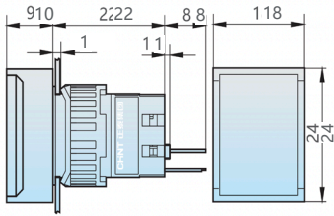

Dimensions(mm)

NP6- □□ B □ / □ J

NP6- □□ B □ / □ F

NP6- □□ B □ / □ Y

★ Momentary Flush Pushbutton-(Illuminated) (AC 6V,12V,24V)

NP6- □□ D/ □ J	Model	Color	⎓
 Rectangle 5PINS	NP6-11D/1J	○	1
	NP6-11D/3J	●	1
	NP6-11D/4J	●	1
	NP6-11D/5J	●	1
	NP6-11D/6J	●	1
	NP6-22D/1J	○	2
	NP6-22D/3J	●	2
	NP6-22D/4J	●	2
	NP6-22D/5J	●	2
	NP6-22D/6J	●	2