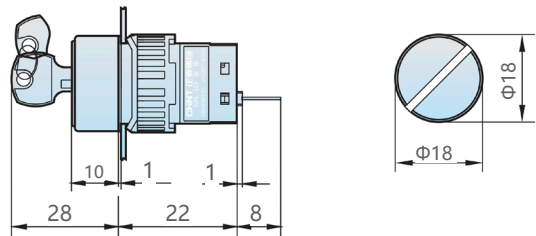

★ Key Switches(Non illuminated)

NP6- □□ Y/ □ F	Model	Selector Switches	
	NP6-11Y/2F		1
	NP6-22Y/2F		2
	NP6-22Y/3F		2

Dimensions(mm)

Dimensions(mm)

★ Key Switches(Non illuminated)

NP6- □□ Y/ □ Y	Model	Selector Switches	
	NP6-11Y/2Y		1
	NP6-22Y/2Y		2
	NP6-22Y/3Y		2

Dimensions(mm)

★ Key Switches(Non illuminated)

NP6- □□ Y/ □ J	Model	Selector Switches	
	NP6-11Y/2J		1
	NP6-22Y/2J		2
	NP6-22Y/3J		2

Dimensions(mm)

NP6	-	11	/	DS	2	F	24V
Product Series		Contact		Function	Additional Function	Shape of Head	Control Voltage
		11: 1NO+1NC 22: 2NO+2NC		B: flush button BS: latching flush button D: illuminated flush button DS: illuminated latching flush button J: mushroom button ZS: latching mushroom button X: selector Y: key selector XD: indicator light	for selector: 2: 2-position, latching 3: 3-position, latching	J: rectangle F: square Y: round	12V: AC/DC 12V 24V: AC/DC 24V 36V: AC/DC 36V 48V: AC/DC 48V 110V: AC/DC 110V 230V: AC/DC 230V