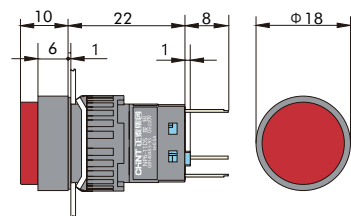

Dimensions(mm)

NP6- □□ D □ / □ J

NP6- □□ D □ / □ F

NP6- □□ D □ / □ Y

★ Mushroom Pushbutton(Non illuminated)

★ Selector Switches (Non illuminated)

NP6- □□ J/ □	Model	Color	⎓
	NP6-11J/3	●	1
	NP6-11J/4	●	1
	NP6-11J/5	●	1
	NP6-22J/3	●	2
	NP6-22J/4	●	2
	NP6-22J/5	●	2