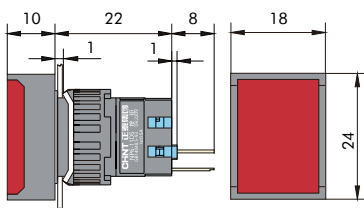

Dimensions(mm)

NP6- □□ D □ / □ J

NP6- □□ D □ / □ F

NP6- □□ D □ / □ Y

★ Mushroom Pushbutton(Non illuminated)

★ Selector Switches (Non illuminated)

NP6- □□ J/ □	Model	Color	⎓
	NP6-11J/3	●	1
	NP6-11J/4	●	1
	NP6-11J/5	●	1
	NP6-22J/3	●	2
	NP6-22J/4	●	2
	NP6-22J/5	●	2