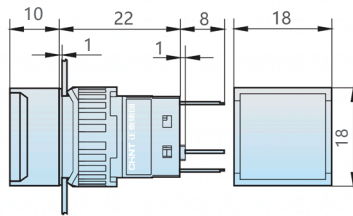

Dimensions(mm)

NP6- □□ B □ / □ J

NP6- □□ B □ / □ F

NP6- □□ B □ / □ Y

★ Momentary Flush Pushbutton-(Illuminated) (AC 6V,12V,24V)

NP6- □□ D/ □ J	Model	Color	⎓
 Rectangle 5PINS	NP6-11D/1J	○	1
	NP6-11D/3J	●	1
	NP6-11D/4J	●	1
	NP6-11D/5J	●	1
	NP6-11D/6J	●	1
	NP6-22D/1J	○	2
	NP6-22D/3J	●	2
	NP6-22D/4J	●	2
	NP6-22D/5J	●	2
	NP6-22D/6J	●	2