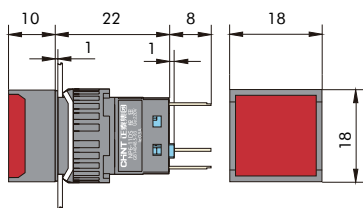

Dimensions(mm)

NP6- □□ D □ / □ J

NP6- □□ D □ / □ F

NP6- □□ D □ / □ Y

★ Mushroom Pushbutton(Non illuminated)

★ Selector Switches (Non illuminated)

NP6- □□ J/ □	Model	Color	⎓
	NP6-11J/3	●	1
	NP6-11J/4	●	1
	NP6-11J/5	●	1
	NP6-22J/3	●	2
	NP6-22J/4	●	2
	NP6-22J/5	●	2