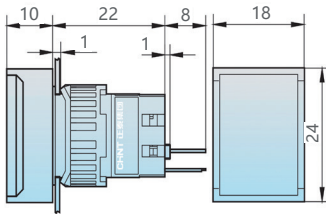

Dimensions(mm)

NP6- □□ B □ / □ J

NP6- □□ B □ / □ F

NP6- □□ B □ / □ Y

★ Momentary Flush Pushbutton-(Illuminated) (AC 6V,12V,24V)

NP6- □□ D/ □ J	Model	Color	⎓
	NP6-11D/1J	○	1
	NP6-11D/3J	●	1
	NP6-11D/4J	●	1
	NP6-11D/5J	●	1
	NP6-11D/6J	●	1
	NP6-22D/1J	○	2
	NP6-22D/3J	●	2
	NP6-22D/4J	●	2
	NP6-22D/5J	●	2
	NP6-22D/6J	●	2