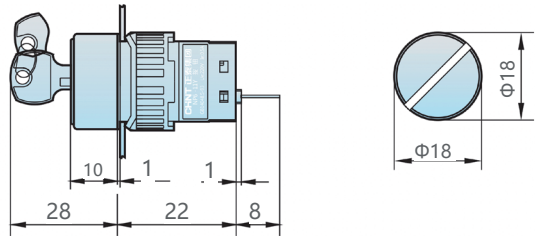

★ Key Switches(Non illuminated)

NP6- □□ Y/ □ F	Model	Selector Switches	
	NP6-11Y/2F		1
	NP6-22Y/2F		2
	NP6-22Y/3F		2

Dimensions(mm)

Dimensions(mm)

★ Key Switches(Non illuminated)

NP6- □□ Y/ □ Y	Model	Selector Switches	
	NP6-11Y/2Y		1
	NP6-22Y/2Y		2
	NP6-22Y/3Y		2

Dimensions(mm)

★ Key Switches(Non illuminated)

NP6- □□ Y/ □ J	Model	Selector Switches	
	NP6-11Y/2J		1
	NP6-22Y/2J		2
	NP6-22Y/3J		2

Dimensions(mm)

NP6	-	11	/	DS	2	F	24V
Product Series		Contact		Function	Additional Function	Shape of Head	Control Voltage
		11: 1NO+1NC 22: 2NO+2NC		B: flush button BS: latching flush button D: illuminated flush button DS: illuminated latching flush button J: mushroom button ZS: latching mushroom button X: selector Y: key selector XD: indicator light	for selector: 2: 2-position, latching 3: 3-position, latching	J: rectangle F: square Y: round	12V: AC/DC 12V 24V: AC/DC 24V 36V: AC/DC 36V 48V: AC/DC 48V 110V: AC/DC 110V 230V: AC/DC 230V