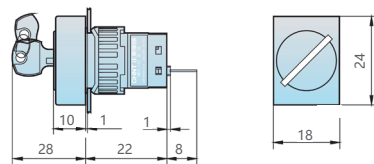

★ Key Switches(Non illuminated)

NP6- □□ Y/ □ F	Model	Selector Switches	
	NP6-11Y/2F		1
	NP6-22Y/2F		2
	NP6-22Y/3F		2

Dimensions(mm)

Dimensions(mm)

★ Key Switches(Non illuminated)

NP6- □□ Y/ □ Y	Model	Selector Switches	
	NP6-11Y/2Y		1
	NP6-22Y/2Y		2
	NP6-22Y/3Y		2

Dimensions(mm)

★ Key Switches(Non illuminated)

NP6- □□ Y/ □ J	Model	Selector Switches	
	NP6-11Y/2J		1
	NP6-22Y/2J		2
	NP6-22Y/3J		2

Dimensions(mm)

NP6	-	11	/	DS	2	F	24V
Product Series		Contact		Function	Additional Function	Shape of Head	Control Voltage
		11: 1NO+1NC 22: 2NO+2NC		B: flush button BS: latching flush button D: illuminated flush button DS: illuminated latching flush button J: mushroom button ZS: latching mushroom button X: selector Y: key selector XD: indicator light	for selector: 2: 2-position, latching 3: 3-position, latching	J: rectangle F: square Y: round	12V: AC/DC 12V 24V: AC/DC 24V 36V: AC/DC 36V 48V: AC/DC 48V 110V: AC/DC 110V 230V: AC/DC 230V