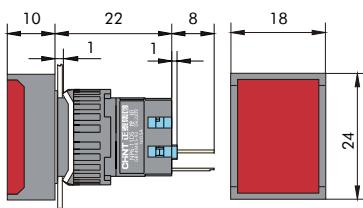

**Dimensions(mm)**

NP6- □□ D □ / □ J

NP6- □□ D □ / □ F

NP6- □□ D □ / □ Y

★ Mushroom Pushbutton(Non illuminated)

★ Selector Switches (Non illuminated)

NP6- □□ J/ □	Model	Color	⎓
	NP6-11J/3	●	1
	NP6-11J/4	●	1
	NP6-11J/5	●	1
	NP6-22J/3	●	2
	NP6-22J/4	●	2
	NP6-22J/5	●	2