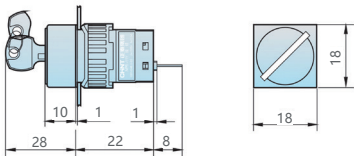

★ Mushroom Pushbutton-(Non illuminated)-(Latching)

NP6- □□ ZS/4	Model	Color	
	NP6-11ZS/4	●	1
	NP6-22ZS/4	●	2

★ Indicator

NP6-XD/ □□	Model	Color	Voltage
	NP6-XD/1J	○	AC/DC 6V AC/DC 12V AC/DC 24V
	NP6-XD/3J	●	
	NP6-XD/4J	●	
	NP6-XD/5J	●	
	NP6-XD/6J	●	
	NP6-XD/1F	○	AC/DC 6V AC/DC 12V AC/DC 24V
	NP6-XD/3F	●	
	NP6-XD/4F	●	
	NP6-XD/5F	●	
	NP6-XD/6F	●	
	NP6-XD/1Y	○	AC/DC 6V AC/DC 12V AC/DC 24V
	NP6-XD/3Y	●	
	NP6-XD/4Y	●	
	NP6-XD/5Y	●	
	NP6-XD/6Y	●	

★ Key Switches(Non illuminated)

NP6- □□ Y/ □ F	Model	Selector Switches	
	NP6-11Y/2F		1
	NP6-22Y/2F		2
	NP6-22Y/3F		2

Dimensions(mm)