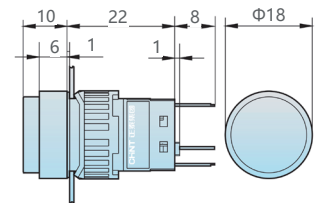

Dimensions(mm)

NP6- □□ B □ / □ J

NP6- □□ B □ / □ F

NP6- □□ B □ / □ Y

★ Momentary Flush Pushbutton-(Illuminated) (AC 6V,12V,24V)

NP6- □□ D/ □ J	Model	Color	⎓
	NP6-11D/1J	○	1
	NP6-11D/3J	●	1
	NP6-11D/4J	●	1
	NP6-11D/5J	●	1
	NP6-11D/6J	●	1
	NP6-22D/1J	○	2
	NP6-22D/3J	●	2
	NP6-22D/4J	●	2
	NP6-22D/5J	●	2
	NP6-22D/6J	●	2