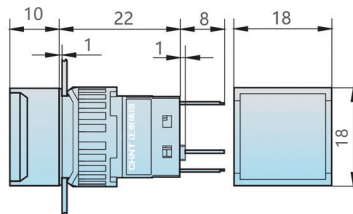

Dimensions(mm)

NP6- □□ B □ / □ J

NP6- □□ B □ / □ F

NP6- □□ B □ / □ Y

★ Momentary Flush Pushbutton-(Illuminated) (AC 6V,12V,24V)

NP6- □□ D/ □ J	Model	Color	⎓
	NP6-11D/1J	○	1
	NP6-11D/3J	●	1
	NP6-11D/4J	●	1
	NP6-11D/5J	●	1
	NP6-11D/6J	●	1
	NP6-22D/1J	○	2
	NP6-22D/3J	●	2
	NP6-22D/4J	●	2
	NP6-22D/5J	●	2
	NP6-22D/6J	●	2