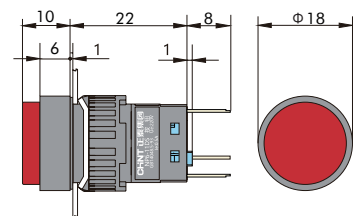

**Dimensions(mm)**

NP6- □□ D □ / □ J

NP6- □□ D □ / □ F

NP6- □□ D □ / □ Y

★ Mushroom Pushbutton(Non illuminated)

★ Selector Switches (Non illuminated)

NP6- □□ J/ □	Model	Color	⎓
	NP6-11J/3	●	1
	NP6-11J/4	●	1
	NP6-11J/5	●	1
	NP6-22J/3	●	2
	NP6-22J/4	●	2
	NP6-22J/5	●	2