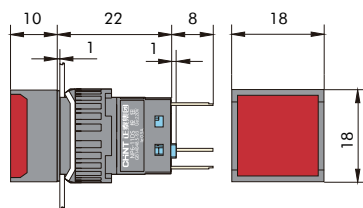

**Dimensions(mm)**

NP6- □□ D □ / □ J

NP6- □□ D □ / □ F

NP6- □□ D □ / □ Y

★ Mushroom Pushbutton(Non illuminated)

★ Selector Switches (Non illuminated)

NP6- □□ J/ □	Model	Color	⎓
	NP6-11J/3	●	1
	NP6-11J/4	●	1
	NP6-11J/5	●	1
	NP6-22J/3	●	2
	NP6-22J/4	●	2
	NP6-22J/5	●	2