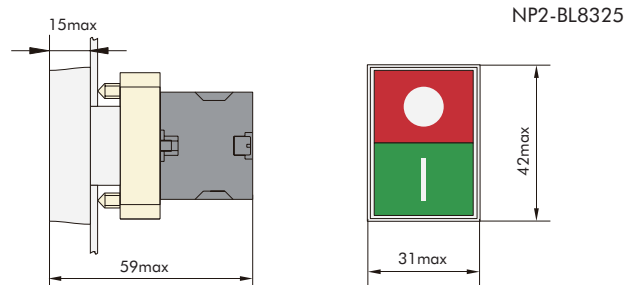

★ Double-headed flush momentary button (Non-illuminated)

NP2-BL8 □□	Lamp-Voltage	Model	Color		
	-----	NP2-BL8325	+	1	1
	-----	NP2-BL8425	+	1	1

Only IP40

NP2-BC □□	Model	Color		
	NP2-BC13		2	-
	NP2-BC23		2	-
	NP2-BC33		2	-
	NP2-BC43		2	-
	NP2-BC53		2	-
	NP2-BC63		2	-
	NP2-BC14		-	2
	NP2-BC24		-	2
	NP2-BC34		-	2
	NP2-BC44		-	2
	NP2-BC54		-	2
	NP2-BC64		-	2
	NP2-BC15		1	1
	NP2-BC25		1	1
	NP2-BC35		1	1
	NP2-BC45		1	1
	NP2-BC55		1	1
	NP2-BC65		1	1

NP2-BR □□	Model	Color		
	NP2-BR13		2	-
	NP2-BR23		2	-
	NP2-BR33		2	-
	NP2-BR43		2	-
	NP2-BR53		2	-
	NP2-BR63		2	-
	NP2-BR14		-	2
	NP2-BR24		-	2
	NP2-BR34		-	2
	NP2-BR44		-	2
	NP2-BR54		-	2
	NP2-BR64		-	2
	NP2-BR15		1	1
	NP2-BR25		1	1
	NP2-BR35		1	1
	NP2-BR45		1	1
	NP2-BR55		1	1
	NP2-BR65		1	1

Dimensions(mm)