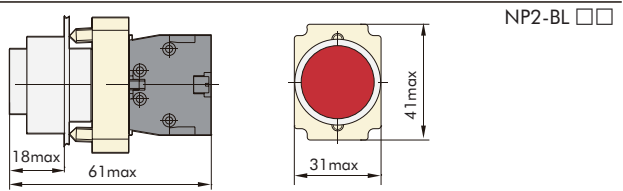

NP2-BA(Z) □□□□	Model	Color		
 IP40 or IP65	NP2-BA3311		1	-
	NP2-BA2365		1	1
	NP2-BA4322		-	1
	NP2-BA2351		1	-
	NP2-BA1345		1	1

NP2-BL □□	Model	Color		
 IP40 or IP65	NP2-BL42		-	1
	NP2-BL31		1	-
	NP2-BL55		1	1
	NP2-BL65		1	1
	NP2-BL15		1	1
	NP2-BL21		1	-

NP2-BW1 □□□	Model	Color			Note
 IP40 or IP65	NP2-BW1161 6V LED		1	-	Direct 6V~230V
	NP2-BW1361 6V LED		1	-	
	NP2-BW1462 6V LED		-	1	
	NP2-BW1561 6V LED		1	-	
	NP2-BW1661 6V LED		1	-	

NP2-BW4 □□□	Model	Color			Note
 IP40 or IP65	NP2-BW4161 6V LED		1	-	Direct 6V~230V
	NP2-BW4361 6V LED		1	-	
	NP2-BW4462 6V LED		-	1	
	NP2-BW4561 6V LED		1	-	
	NP2-BW4661 6V LED		1	-	

NP2-BK1 □□ 65	Model	Color			Note
 Only IP40	NP2-BK12365 6V LED		1	1	Two-position locked
	NP2-BK12465 6V LED		1	1	
	NP2-BK12565 6V LED		1	1	
	NP2-BK13365 6V LED		1	1	Three-position locked
	NP2-BK13465 6V LED		1	1	
	NP2-BK13565 6V LED		1	1	

NP2-BA(Z) □□	Metal	Color		
NP2-BA13			2	-
NP2-BA23			2	-
NP2-BA33			2	-
NP2-BA43			2	-
NP2-BA53			2	-
NP2-BA63			2	-
NP2-BA14			-	2
NP2-BA24			-	2
NP2-BA34			-	2
NP2-BA44			-	2
NP2-BA54			-	2
NP2-BA64			-	2
NP2-BA15			1	1
NP2-BA25			1	1
NP2-BA35			1	1
NP2-BA45			1	1
NP2-BA55			1	1
NP2-BA65			1	1