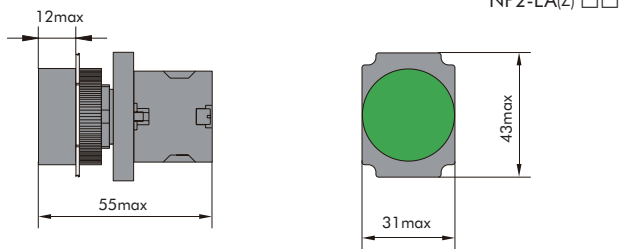

★ Mushroom button latching, turn to release(Non-illuminated)

NP2-EA(Z) □□	Model	Color	⏏	⏏
	NP2-EA11	○	1	—
	NP2-EA21	●	1	—
	NP2-EA31	●	1	—
	NP2-EA41	●	1	—
	NP2-EA51	●	1	—
	NP2-EA61	●	1	—
	NP2-EA12	○	—	1
	NP2-EA22	●	—	1
	NP2-EA32	●	—	1
	NP2-EA42	●	—	1
	NP2-EA52	●	—	1
	NP2-EA62	●	—	1

NP2-EA(Z) □□	Model	Color	⏏	⏏
	NP2-EA13	○	2	—
	NP2-EA23	●	2	—
	NP2-EA33	●	2	—
	NP2-EA43	●	2	—
	NP2-EA53	●	2	—
	NP2-EA63	●	2	—
	NP2-EA14	○	—	2
	NP2-EA24	●	—	2
	NP2-EA34	●	—	2
	NP2-EA44	●	—	2
	NP2-EA54	●	—	2
	NP2-EA64	●	—	2
	NP2-EA15	○	1	1
	NP2-EA25	●	1	1
	NP2-EA35	●	1	1
	NP2-EA45	●	1	1
	NP2-EA55	●	1	1
	NP2-EA65	●	1	1

Dimensions(mm)