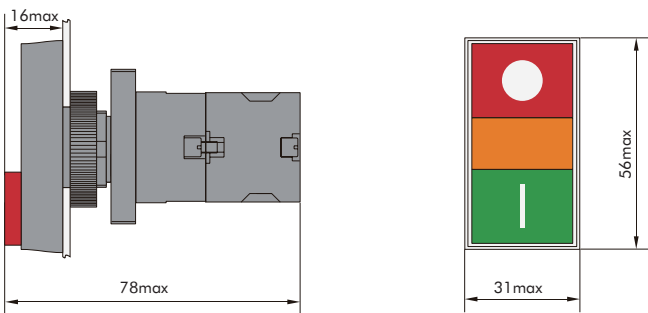

Dimensions(mm)

NP2-EW8 □ 6 □