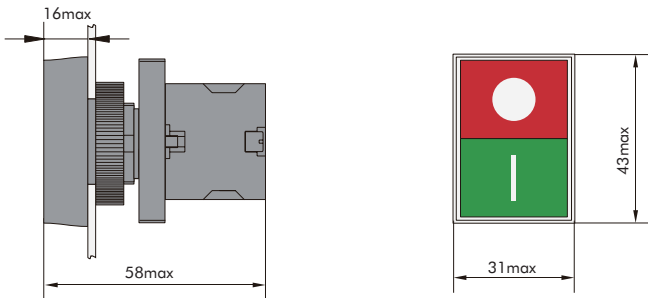

★ Double-headed flush momentary button -(Non-illuminated)

NP2-EL8 □□	Lamp-Voltage	Model	Color		
  Only IP40	-----	NP2-EL8325	● + ●	1	1
  Only IP40	-----	NP2-EL8425	● + ●	1	1

Dimensions(mm)

NP2-EL8325