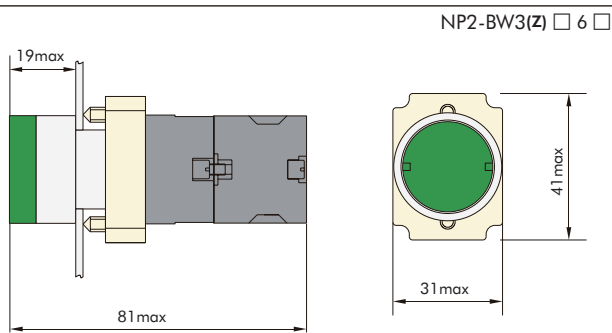

IP40 or IP65

Dimensions(mm)

★ Φ 60 Momentary Mushroom (non-illuminated)

NP2-BR □□	Model	Color		
	NP2-BR11	○	1	-
	NP2-BR21	●	1	-
	NP2-BR31	●	1	-
	NP2-BR41	●	1	-
	NP2-BR51	●	1	-
	NP2-BR61	●	1	-
	NP2-BR12	○	-	1
	NP2-BR22	●	-	1
	NP2-BR32	●	-	1
	NP2-BR42	●	-	1
	NP2-BR52	●	-	1
	NP2-BR62	●	-	1