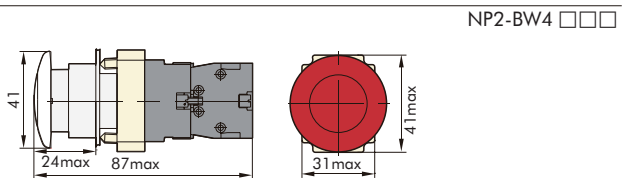

NP2-BA(Z) □□□□	Model	Color		
 IP40 or IP65	NP2-BA3311		1	-
	NP2-BA2365		1	1
	NP2-BA4322		-	1
	NP2-BA2351		1	-
	NP2-BA1345		1	1

NP2-BL □□	Model	Color		
 IP40 or IP65	NP2-BL42		-	1
	NP2-BL31		1	-
	NP2-BL55		1	1
	NP2-BL65		1	1
	NP2-BL15		1	1
	NP2-BL21		1	-

NP2-BW1 □□□	Model	Color			Note
 IP40 or IP65	NP2-BW1161 6V LED		1	-	Direct 6V~230V
	NP2-BW1361 6V LED		1	-	
	NP2-BW1462 6V LED		-	1	
	NP2-BW1561 6V LED		1	-	
	NP2-BW1661 6V LED		1	-	

NP2-BW4 □□□	Model	Color			Note
 IP40 or IP65	NP2-BW4161 6V LED		1	-	Direct 6V~230V
	NP2-BW4361 6V LED		1	-	
	NP2-BW4462 6V LED		-	1	
	NP2-BW4561 6V LED		1	-	
	NP2-BW4661 6V LED		1	-	

NP2-BK1 □□ 65	Model	Color			Note
 Only IP40	NP2-BK12365 6V LED		1	1	Two-position locked
	NP2-BK12465 6V LED		1	1	
	NP2-BK12565 6V LED		1	1	
	NP2-BK13365 6V LED		1	1	Three-position locked
	NP2-BK13465 6V LED		1	1	
	NP2-BK13565 6V LED		1	1	

NP2-BA(Z) □□	Metal	Color		
NP2-BA13			2	-
NP2-BA23			2	-
NP2-BA33			2	-
NP2-BA43			2	-
NP2-BA53			2	-
NP2-BA63			2	-
NP2-BA14			-	2
NP2-BA24			-	2
NP2-BA34			-	2
NP2-BA44			-	2
NP2-BA54			-	2
NP2-BA64			-	2
NP2-BA15			1	1
NP2-BA25			1	1
NP2-BA35			1	1
NP2-BA45			1	1
NP2-BA55			1	1
NP2-BA65			1	1