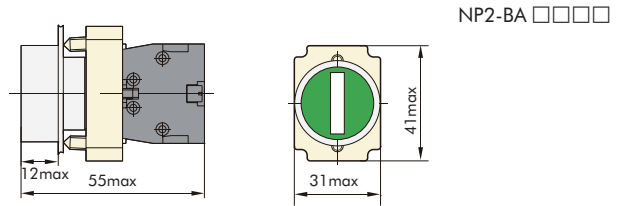

NP2-BA(Z) □□□□	Model	Color		
 IP40 or IP65	NP2-BA3311		1	-
	NP2-BA2365		1	1
	NP2-BA4322		-	1
	NP2-BA2351		1	-
	NP2-BA1345		1	1

NP2-BL □□	Model	Color		
 IP40 or IP65	NP2-BL42		-	1
	NP2-BL31		1	-
	NP2-BL55		1	1
	NP2-BL65		1	1
	NP2-BL15		1	1
	NP2-BL21		1	-

NP2-BW1 □□□	Model	Color			Note
 IP40 or IP65	NP2-BW1161 6V LED		1	-	Direct 6V~230V
	NP2-BW1361 6V LED		1	-	
	NP2-BW1462 6V LED		-	1	
	NP2-BW1561 6V LED		1	-	
	NP2-BW1661 6V LED		1	-	

NP2-BW4 □□□	Model	Color			Note
 IP40 or IP65	NP2-BW4161 6V LED		1	-	Direct 6V~230V
	NP2-BW4361 6V LED		1	-	
	NP2-BW4462 6V LED		-	1	
	NP2-BW4561 6V LED		1	-	
	NP2-BW4661 6V LED		1	-	

NP2-BK1 □□ 65	Model	Color			Note
 Only IP40	NP2-BK12365 6V LED		1	1	Two-position locked
	NP2-BK12465 6V LED		1	1	
	NP2-BK12565 6V LED		1	1	
	NP2-BK13365 6V LED		1	1	Three-position locked
	NP2-BK13465 6V LED		1	1	
	NP2-BK13565 6V LED		1	1	

NP2-BA(Z) □□	Metal	Color		
NP2-BA13			2	-
NP2-BA23			2	-
NP2-BA33			2	-
NP2-BA43			2	-
NP2-BA53			2	-
NP2-BA63			2	-
NP2-BA14			-	2
NP2-BA24			-	2
NP2-BA34			-	2
NP2-BA44			-	2
NP2-BA54			-	2
NP2-BA64			-	2
NP2-BA15			1	1
NP2-BA25			1	1
NP2-BA35			1	1
NP2-BA45			1	1
NP2-BA55			1	1
NP2-BA65			1	1