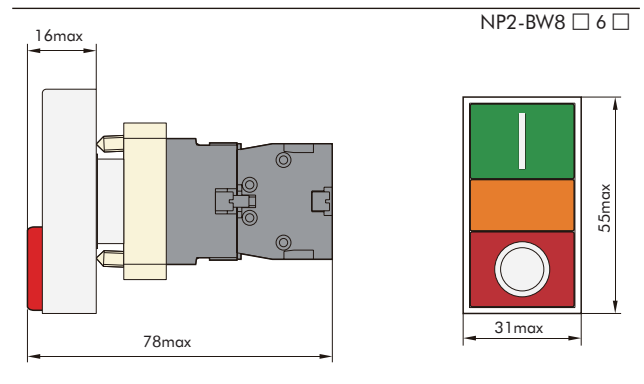

Dimensions(mm)

★ Double-headed flush momentary button (Illuminated)

NP2-BW84	Lamp-Voltage	Model	Color		
 Only IP40	LED : AC/DC 6V, 12V, 24V, 36V, 48V, 110V, 230V	NP2-BW8465	● + ●	1	1

Dimensions(mm)

★ Mushroom button latching, turn to release(Non-illuminated)