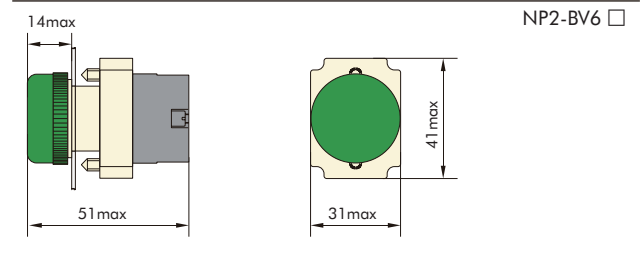

Dimensions(mm)