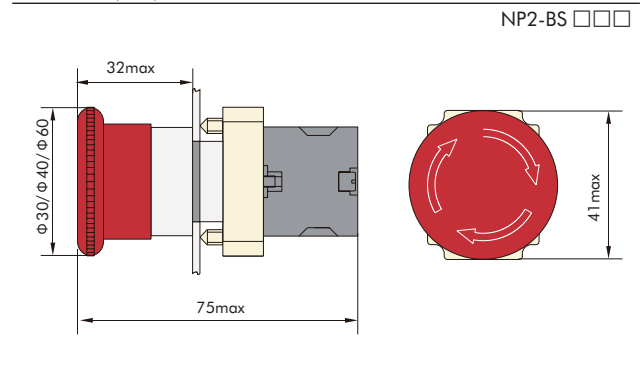

Dimensions(mm)