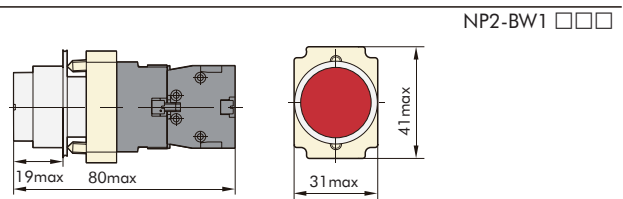

NP2-BA(Z) □□□□	Model	Color		
 IP40 or IP65	NP2-BA3311		1	-
	NP2-BA2365		1	1
	NP2-BA4322		-	1
	NP2-BA2351		1	-
	NP2-BA1345		1	1

NP2-BL □□	Model	Color		
 IP40 or IP65	NP2-BL42		-	1
	NP2-BL31		1	-
	NP2-BL55		1	1
	NP2-BL65		1	1
	NP2-BL15		1	1
	NP2-BL21		1	-

NP2-BW1 □□□	Model	Color			Note
 IP40 or IP65	NP2-BW1161 6V LED		1	-	Direct 6V~230V
	NP2-BW1361 6V LED		1	-	
	NP2-BW1462 6V LED		-	1	
	NP2-BW1561 6V LED		1	-	
	NP2-BW1661 6V LED		1	-	

NP2-BW4 □□□	Model	Color			Note
 IP40 or IP65	NP2-BW4161 6V LED		1	-	Direct 6V~230V
	NP2-BW4361 6V LED		1	-	
	NP2-BW4462 6V LED		-	1	
	NP2-BW4561 6V LED		1	-	
	NP2-BW4661 6V LED		1	-	

NP2-BK1 □□ 65	Model	Color			Note
 Only IP40	NP2-BK12365 6V LED		1	1	Two-position locked
	NP2-BK12465 6V LED		1	1	
	NP2-BK12565 6V LED		1	1	
	NP2-BK13365 6V LED		1	1	Three-position locked
	NP2-BK13465 6V LED		1	1	
	NP2-BK13565 6V LED		1	1	

NP2-BA(Z) □□	Metal	Color		
NP2-BA13			2	-
NP2-BA23			2	-
NP2-BA33			2	-
NP2-BA43			2	-
NP2-BA53			2	-
NP2-BA63			2	-
NP2-BA14			-	2
NP2-BA24			-	2
NP2-BA34			-	2
NP2-BA44			-	2
NP2-BA54			-	2
NP2-BA64			-	2
NP2-BA15			1	1
NP2-BA25			1	1
NP2-BA35			1	1
NP2-BA45			1	1
NP2-BA55			1	1
NP2-BA65			1	1