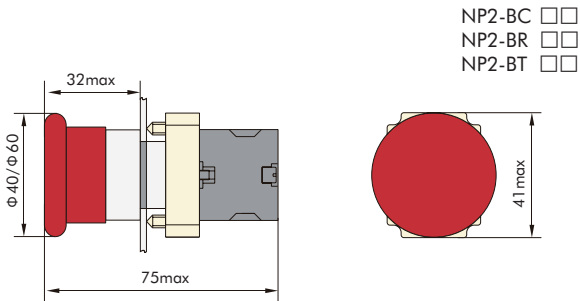

IP40 or IP65

★  $\Phi$  40 Momentary Mushroom (non-illuminated)

NP2-BT □□	Model	Color		
	NP2-BT42		-	1

Only IP40

Dimensions(mm)

Only IP40

★ Double-headed flush momentary button (Non-illuminated)

NP2-BL8 □□	Lamp-Voltage	Model	Color		
	-----	NP2-BL8325	 + 	1	1
	-----	NP2-BL8425	 + 	1	1