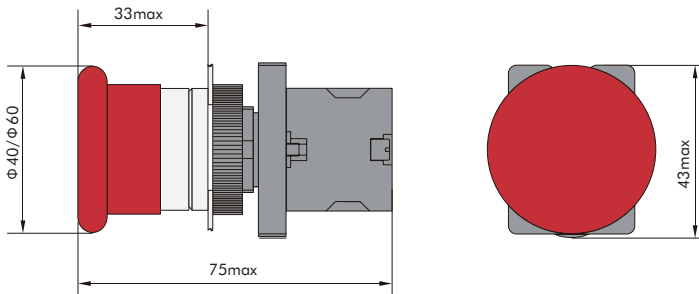

★ Φ 40 Momentary Mushroom button -(Non-illuminated)

NP2-EC □□	Model	Color		
	NP2-EC11	○	1	—
	NP2-EC21	●	1	—
	NP2-EC31	●	1	—
	NP2-EC41	●	1	—
	NP2-EC51	●	1	—
	NP2-EC61	●	1	—
	NP2-EC12	○	—	1
	NP2-EC22	●	—	1
	NP2-EC32	●	—	1
	NP2-EC42	●	—	1
	NP2-EC52	●	—	1
	NP2-EC62	●	—	1
	NP2-EC13	○	2	—
	NP2-EC23	●	2	—
	NP2-EC33	●	2	—
	NP2-EC43	●	2	—
	NP2-EC53	●	2	—
	NP2-EC63	●	2	—
	NP2-EC14	○	—	2
	NP2-EC24	●	—	2
	NP2-EC34	●	—	2
	NP2-EC44	●	—	2
	NP2-EC54	●	—	2
	NP2-EC64	●	—	2
	NP2-EC15	○	1	1
	NP2-EC25	●	1	1
	NP2-EC35	●	1	1
	NP2-EC45	●	1	1
	NP2-EC55	●	1	1
	NP2-EC65	●	1	1

NP2-ER □□	Model	Color		
	NP2-ER11	○	1	—
	NP2-ER21	●	1	—
	NP2-ER31	●	1	—
	NP2-ER41	●	1	—
	NP2-ER51	●	1	—
	NP2-ER61	●	1	—
	NP2-ER12	○	—	1
	NP2-ER22	●	—	1
	NP2-ER32	●	—	1
	NP2-ER42	●	—	1
	NP2-ER52	●	—	1
	NP2-ER62	●	—	1
	NP2-ER13	○	2	—
	NP2-ER23	●	2	—
	NP2-ER33	●	2	—
	NP2-ER43	●	2	—
	NP2-ER53	●	2	—
	NP2-ER63	●	2	—
	NP2-ER14	○	—	2
	NP2-ER24	●	—	2
	NP2-ER34	●	—	2
	NP2-ER44	●	—	2
	NP2-ER54	●	—	2
	NP2-ER64	●	—	2
	NP2-ER15	○	1	1
	NP2-ER25	●	1	1
	NP2-ER35	●	1	1
	NP2-ER45	●	1	1
	NP2-ER55	●	1	1
	NP2-ER65	●	1	1

Dimensions(mm)

NP2-EC □□
NP2-ER □□