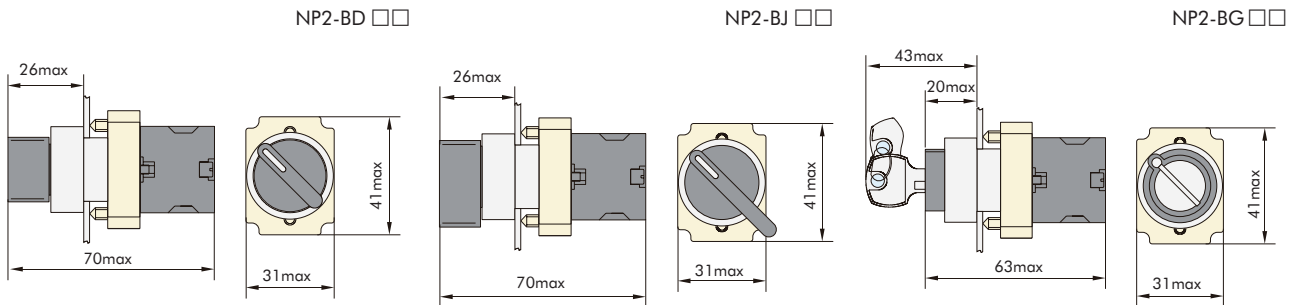

★ Selector Switches (2 positions)-(Non-illuminated)

NP2-BD (J, G) □□	Metal	Selector Switches	↙	↘	
  IP40 or IP65	NP2-BD21		1	-	
	NP2-BD22		-	1	
	NP2-BD23		2	-	
	NP2-BD24	-	2	-	
	NP2-BD25	1	1	-	1
	NP2-BD41		1	-	
	NP2-BD42		-	1	
	NP2-BD43		2	-	
	NP2-BD44		-	2	
NP2-BD45	1		1		
  IP40 or IP65	NP2-BJ21		1	-	
	NP2-BJ22		-	1	
	NP2-BJ23		2	-	
	NP2-BJ24	-	2	-	
	NP2-BJ25	1	1	-	1
	NP2-BJ41		1	-	
	NP2-BJ42		-	1	
	NP2-BJ43		2	-	
	NP2-BJ44		-	2	
NP2-BJ45	1		1		
  Only IP40	NP2-BG21		1	-	
	NP2-BG22		-	1	
	NP2-BG23		2	-	
	NP2-BG24	-	2	-	
	NP2-BG25	1	1	-	1
	NP2-BG21B		1	-	
	NP2-BG22B		-	1	
	NP2-BG23B		2	-	
	NP2-BG24B	-	2	-	
	NP2-BG25B	1	1	-	1
	NP2-BG41		1	-	
	NP2-BG42		-	1	
	NP2-BG43		2	-	
	NP2-BG44		-	2	
	NP2-BG45		1	1	

★ Selector Switches (3 positions)-(Non-illuminated)

NP2-BD (J, G) □□	Metal	Selector Switches	↙	↘	
  IP40 or IP65	NP2-BD33		2	-	
	NP2-BD34		-	2	
	NP2-BD35		1	1	
	NP2-BD73		2	-	
	NP2-BD74		-	2	
	NP2-BD75		1	1	
	NP2-BD53		2	-	
	NP2-BD54		-	2	
	NP2-BD55	1	1	-	1
NP2-BD83		2	-		
NP2-BD84		-	2		
NP2-BD85		1	1		
  IP40 or IP65	NP2-BJ33		2	-	
	NP2-BJ34		-	2	
	NP2-BJ35		1	1	
	NP2-BJ73		2	-	
	NP2-BJ74		-	2	
	NP2-BJ75		1	1	
	NP2-BJ53		2	-	
	NP2-BJ54		-	2	
	NP2-BJ55	1	1	-	1
NP2-BJ83		2	-		
NP2-BJ84		-	2		
NP2-BJ85		1	1		
  Only IP40	NP2-BG33		2	-	
	NP2-BG34		-	2	
	NP2-BG35		1	1	
	NP2-BG73		2	-	
	NP2-BG74		-	2	
	NP2-BG75		1	1	
	NP2-BG53		2	-	
	NP2-BG54		-	2	
	NP2-BG55	1	1	-	1
	NP2-BG83		2	-	
	NP2-BG84		-	2	
	NP2-BG85		1	1	
	NP2-BG33D		2	-	
	NP2-BG34D		-	2	
	NP2-BG35D		1	1	

Dimensions(mm)