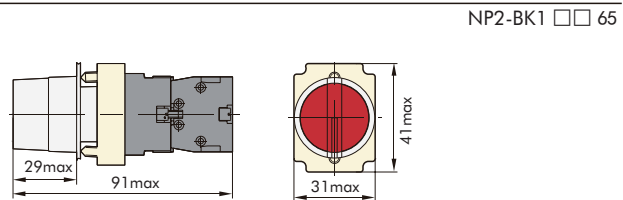

NP2-BA(Z) □□□□	Model	Color		
 IP40 or IP65	NP2-BA3311		1	-
	NP2-BA2365		1	1
	NP2-BA4322		-	1
	NP2-BA2351		1	-
	NP2-BA1345		1	1

NP2-BL □□	Model	Color		
 IP40 or IP65	NP2-BL42		-	1
	NP2-BL31		1	-
	NP2-BL55		1	1
	NP2-BL65		1	1
	NP2-BL15		1	1
	NP2-BL21		1	-

NP2-BW1 □□□	Model	Color			Note
 IP40 or IP65	NP2-BW1161 6V LED		1	-	Direct 6V~230V
	NP2-BW1361 6V LED		1	-	
	NP2-BW1462 6V LED		-	1	
	NP2-BW1561 6V LED		1	-	
	NP2-BW1661 6V LED		1	-	

NP2-BW4 □□□	Model	Color			Note
 IP40 or IP65	NP2-BW4161 6V LED		1	-	Direct 6V~230V
	NP2-BW4361 6V LED		1	-	
	NP2-BW4462 6V LED		-	1	
	NP2-BW4561 6V LED		1	-	
	NP2-BW4661 6V LED		1	-	

NP2-BK1 □□ 65	Model	Color			Note
 Only IP40	NP2-BK12365 6V LED		1	1	Two-position locked
	NP2-BK12465 6V LED		1	1	
	NP2-BK12565 6V LED		1	1	
	NP2-BK13365 6V LED		1	1	Three-position locked
	NP2-BK13465 6V LED		1	1	
	NP2-BK13565 6V LED		1	1	

NP2-BA(Z) □□	Metal	Color		
NP2-BA13			2	-
NP2-BA23			2	-
NP2-BA33			2	-
NP2-BA43			2	-
NP2-BA53			2	-
NP2-BA63			2	-
NP2-BA14			-	2
NP2-BA24			-	2
NP2-BA34			-	2
NP2-BA44			-	2
NP2-BA54			-	2
NP2-BA64			-	2
NP2-BA15			1	1
NP2-BA25			1	1
NP2-BA35			1	1
NP2-BA45			1	1
NP2-BA55			1	1
NP2-BA65			1	1