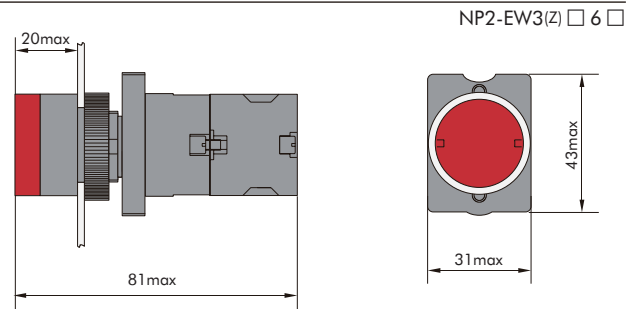

Dimensions(mm)

★ Momentary Flush Pushbutton (Illuminated)

NP2-EW3(Z) □□□	Model	Color	⏏	⏏
	EW3164	○	—	2
	EW3364	●	—	2
	EW3464	●	—	2
	EW3564	●	—	2
	EW3664	●	—	2
	EW3162	○	—	1
	EW3362	●	—	1
	EW3462	●	—	1
	EW3562	●	—	1
	EW3662	●	—	1
	EW3163	○	2	—
	EW3363	●	2	—
	EW3463	●	2	—
	EW3563	●	2	—
	EW3663	●	2	—
	EW3161	○	1	—
	EW3361	●	1	—
	EW3461	●	1	—

NP2-EW3(Z) □□□	Model	Color	⏏	⏏
	EW3561	●	1	—
	EW3661	●	1	—
	EW3165	○	1	1
	EW3365	●	1	1
	EW3465	●	1	1
	EW3565	●	1	1
	EW3665	●	1	1