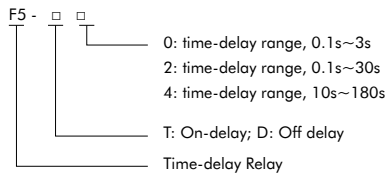

F5 Time-delay Relay