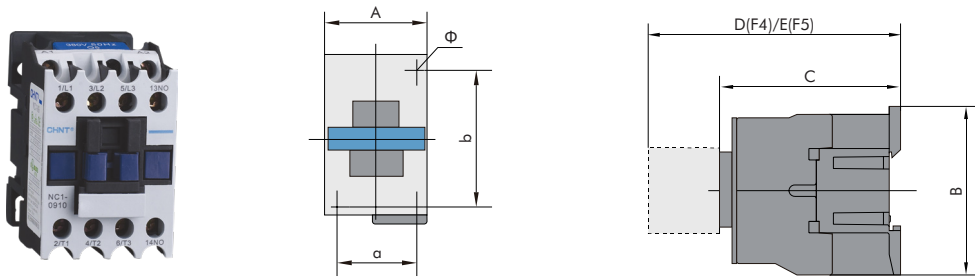

7. Overall and mounting dimensions (mm)

NC1-09~32