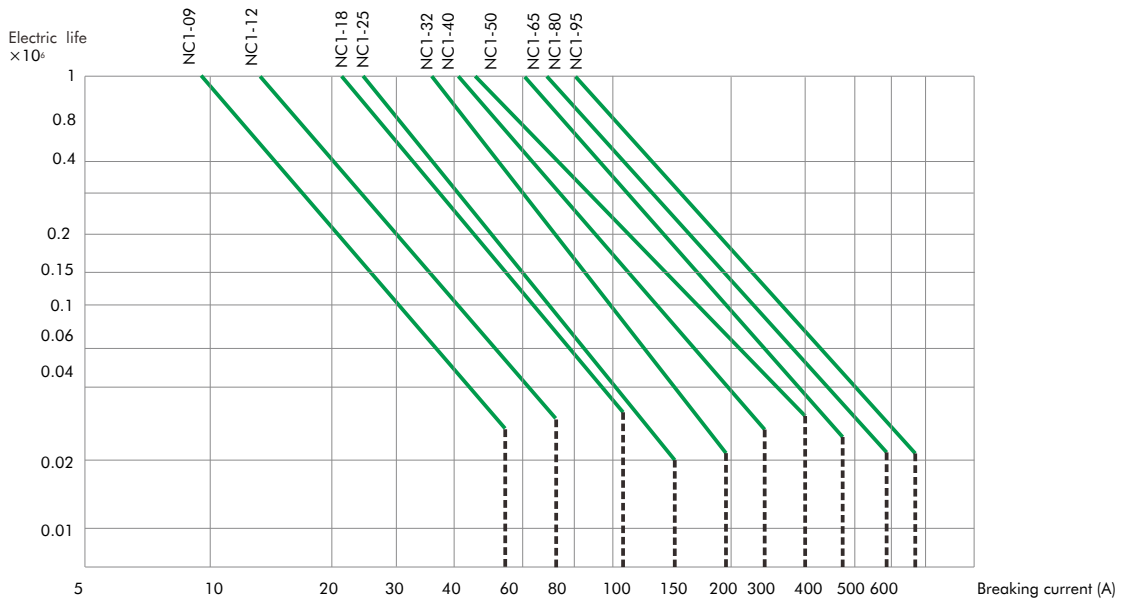

Ambient temperature (°C)	40	50	60	70
Correction factor	1	0.875	0.75	0.625

3. Curves

Electric life curves (AC-3)

Electric life curves (AC-4)

Example:
 Request to control the start of three-phase motors
 main technical parameter of three-phase motors: $P=5.5\text{kW}$, $U_e=400\text{V}(380\text{V})$, $I_e=11\text{A}$, $I_c=6 \times I_e=66\text{A}$
 The electric life span of request: 2,00,000 operations
 the contactor should be NC1-32 according to the curves above