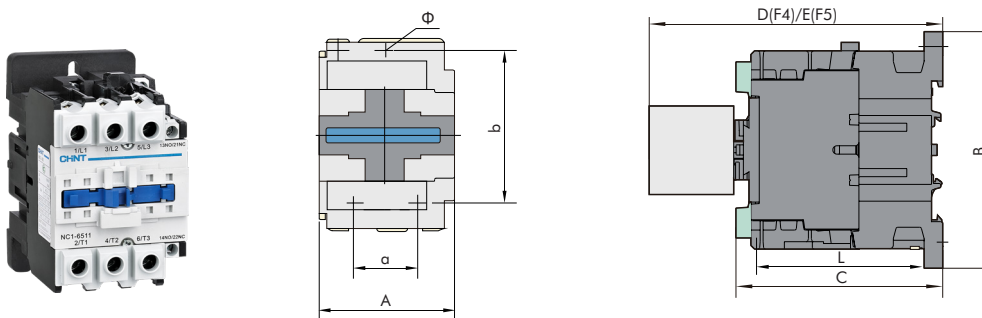

7. Overall and mounting dimensions (mm)

NC1-09~32

NC1-40~95

NC1-09Z~32Z

NC1-40Z~95Z