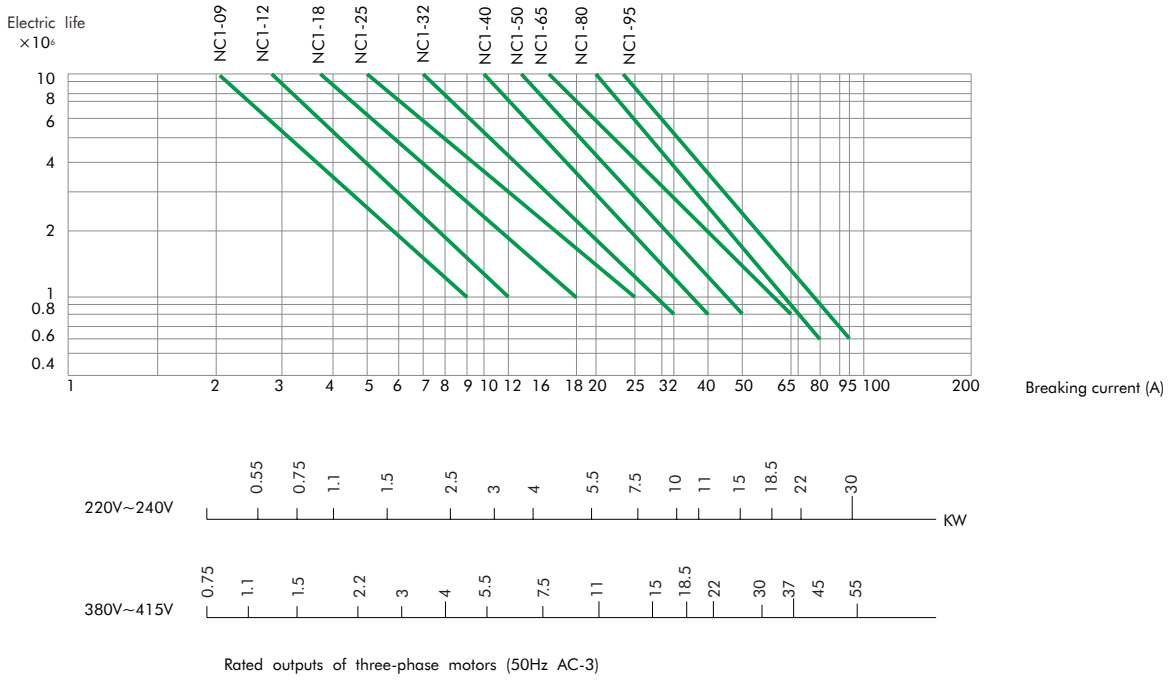

Ambient temperature (°C)	40	50	60	70
Correction factor	1	0.875	0.75	0.625

3. Curves

Electric life curves (AC-3)

Electric life curves (AC-4)

Example:
 Request to control the start of three-phase motors
 main technical parameter of three-phase motors: $P=5.5\text{kW}$, $U_e=400\text{V}(380\text{V})$, $I_e=11\text{A}$, $I_c=6 \times I_e=66\text{A}$
 The electric life span of request: 2,00,000 operations
 the contactor should be NC1-32 according to the curves above